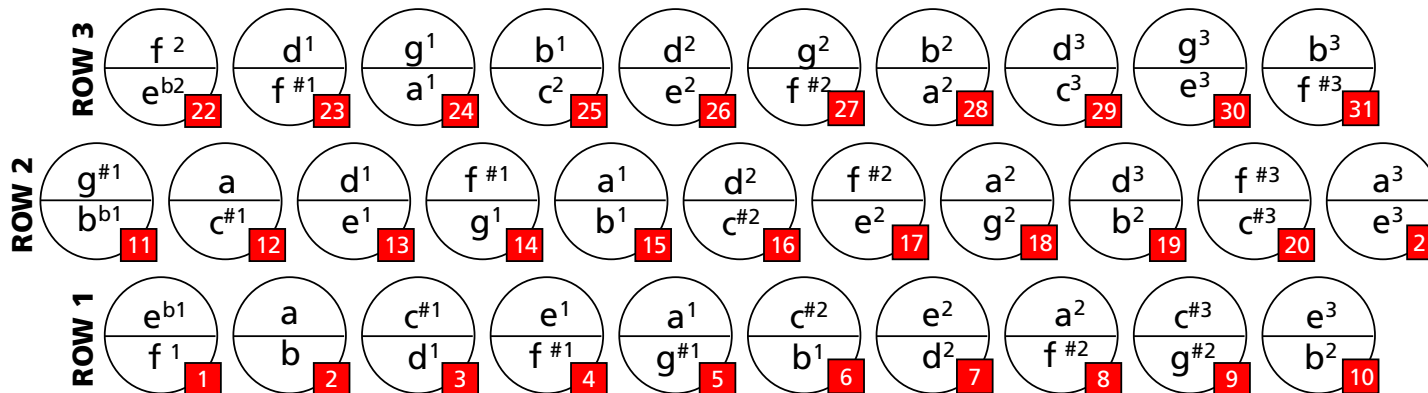

DIATONIC KEYBOARD ADG

31 Buttons

TOWARDS
CHIN

TOWARDS
KNEE

HOHNER

ENJOY MUSIC