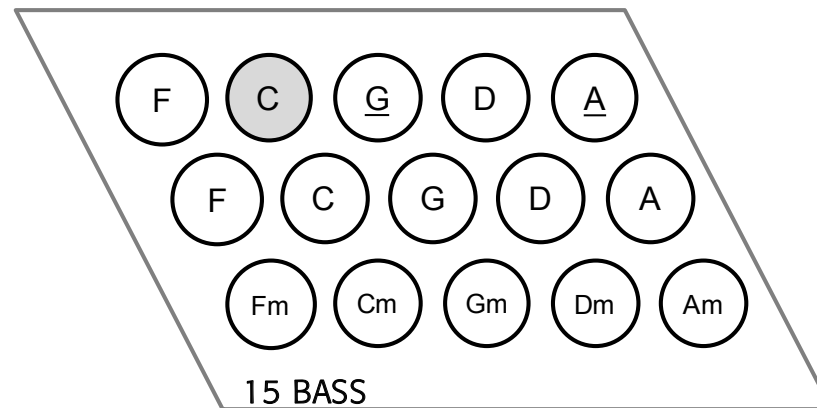

# HOHNER XS STANDARDBASS 2X3

TOWARDS KNEE  
UNTEN

BELLOWS  
BALG

TOWARDS CHIN  
OBEN

FUNDAMENTAL BASS  
GRUNDBASS

MAJOR CHORD  
DUR AKKORD

MINOR CHORD  
MOLL AKKORD