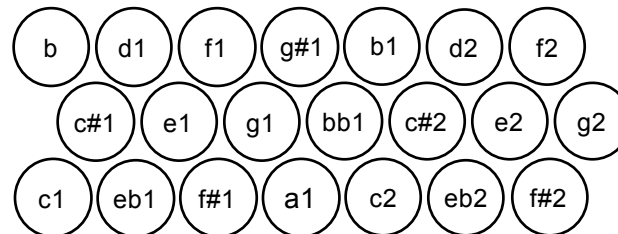

BUTTON KEYBOARD

HOHNER XS BUTTON /KNÖPFE

TOWARDS CHIN
OBEN

TOWARDS KNEE
UNTEN

HOHNER

ENJOY MUSIC