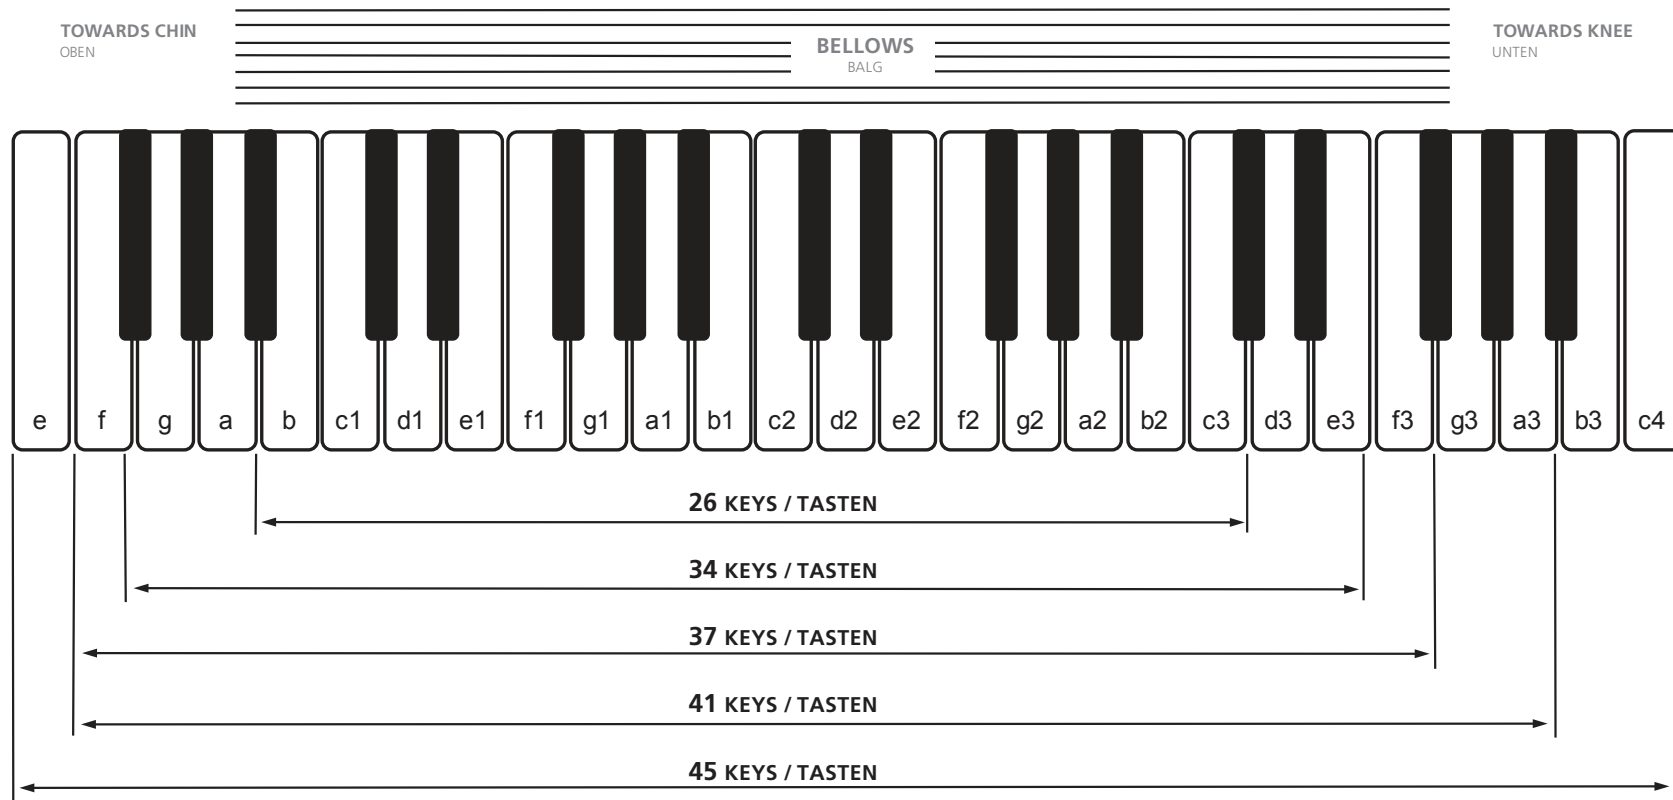

KEYS / TASTEN

DRAFTED BY: A. KREMER
HMI 23.02.2011

HOHNER

ENJOY MUSIC

STANDARD BASS 2X4

TOWARDS KNEE
UNTEN

TOWARDS CHIN
OBEN

COUNTER BASS
TERZBASS

FUNDAMENTAL BASS
GRUNDBASS

MAJOR CHORD
DUR AKKORD

MINOR CHORD
MOLL AKKORD

7TH CHORD
SEPTIME AKKORD

DIMINISHED CHORD
VERMINDERTE SEPTIME AKKORD

DRAFTED BY: A. KREMER
HMI 22.02.2011

HOHNER

ENJOY MUSIC