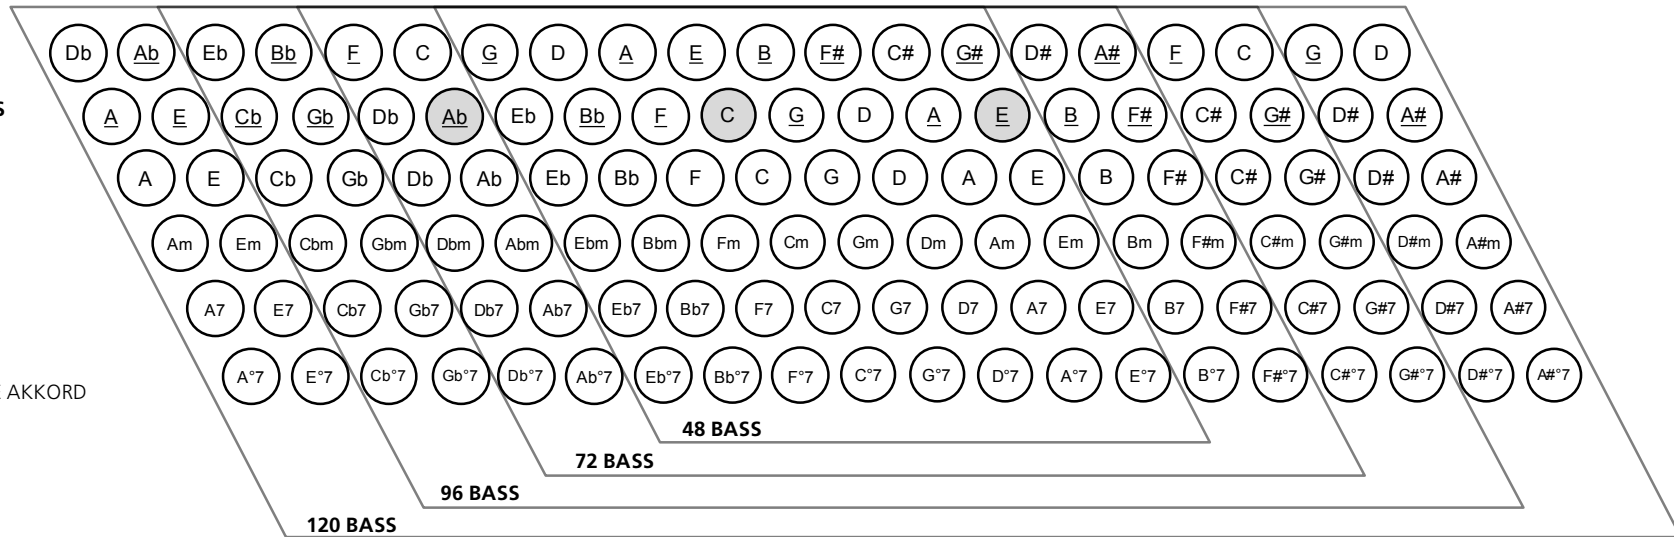

KEYS / TASTEN

DRAFTED BY: A. KREMER
HMI 23.02.2011

HOHNER

ENJOY MUSIC

STANDARD BASS 2X4

TOWARDS KNEE
UNTEN

TOWARDS CHIN
OBEN

COUNTER BASS
TERZBASS

FUNDAMENTAL BASS
GRUNDBASS

MAJOR CHORD
DUR AKKORD

MINOR CHORD
MOLL AKKORD

7TH CHORD
SEPTIME AKKORD

DIMINISHED CHORD
VERMINDERTE SEPTIME AKKORD

DRAFTED BY: A. KREMER
HMI 22.02.2011

HOHNER

ENJOY MUSIC