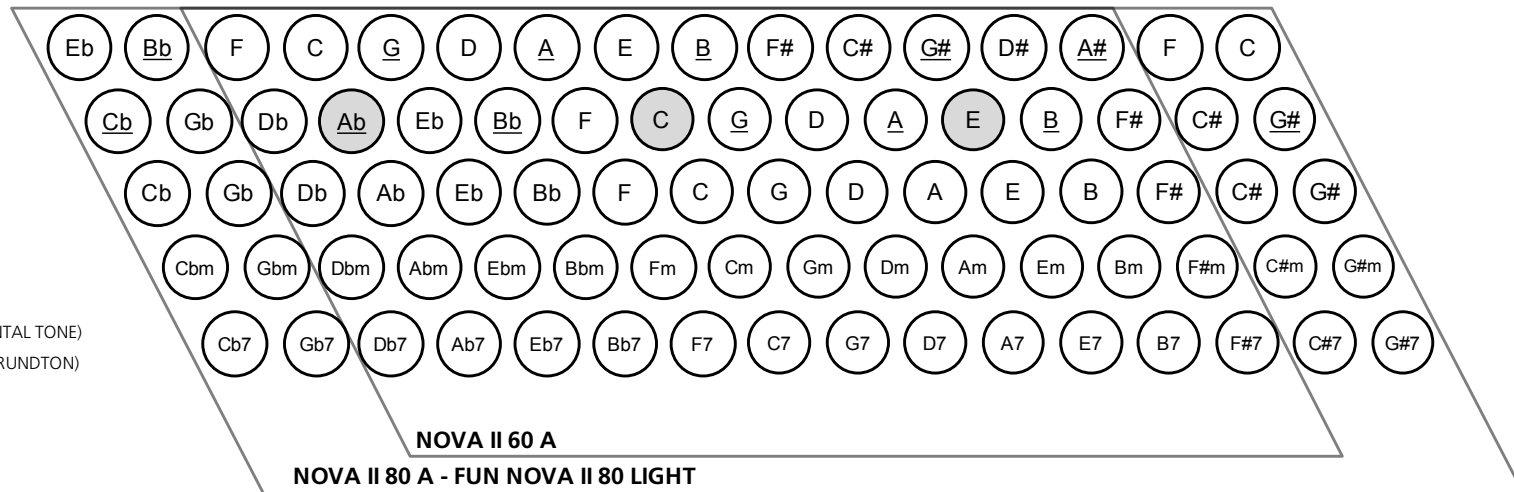

BUTTON KEYBOARD

C-SYSTEM 4-ROWS

TOWARDS CHIN
OBEN

TOWARDS KNEE
UNTEN

DRAFTED BY: A.Kremer
HMI 24.02.2011

HOHNER

ENJOY MUSIC

STANDARD BASS 2X3

(French System)

TOWARDS KNEE
UNTEN

TOWARDS CHIN
OBEN

COUNTER BASS
TERZBASS

FUNDAMENTAL BASS
GRUNDBASS

MAJOR CHORD
DUR AKKORD

MINOR CHORD
MOLL AKKORD

7TH CHORD (NO FUNDAMENTAL TONE)
SEPTIME AKKORD (OHNE GRUNDTON)