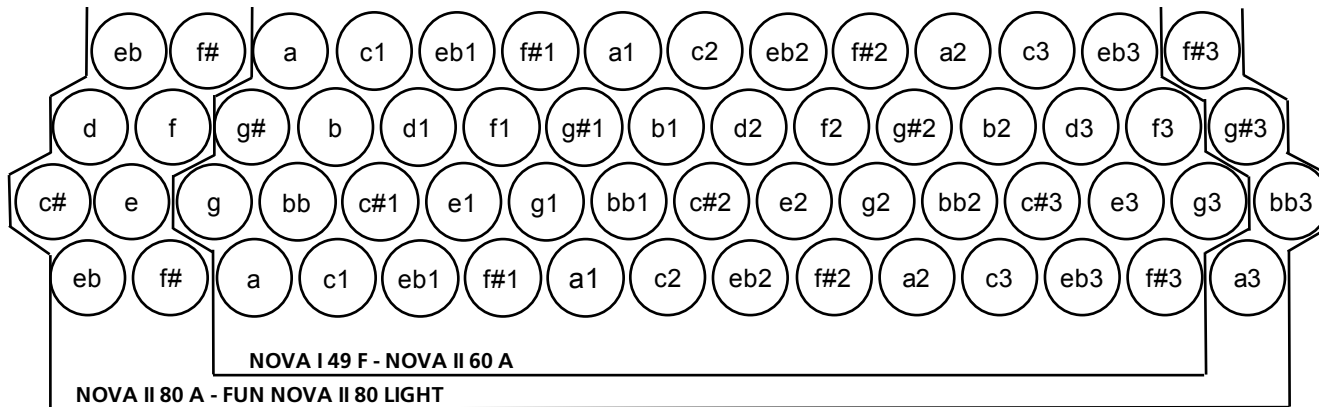

BUTTON KEYBOARD

C-SYSTEM 4-ROWS

TOWARDS CHIN
OBEN

TOWARDS KNEE
UNTEN

DRAFTED BY: A.Kremer
HMI 24.02.2011

HOHNER

ENJOY MUSIC

STANDARD BASS 2X3

(French System)

TOWARDS KNEE
UNTEN

TOWARDS CHIN
OBEN

COUNTER BASS
TERZBASS

FUNDAMENTAL BASS
GRUNDBASS

MAJOR CHORD
DUR AKKORD

MINOR CHORD
MOLL AKKORD

7TH CHORD (NO FUNDAMENTAL TONE)
SEPTIME AKKORD (OHNE GRUNDTON)