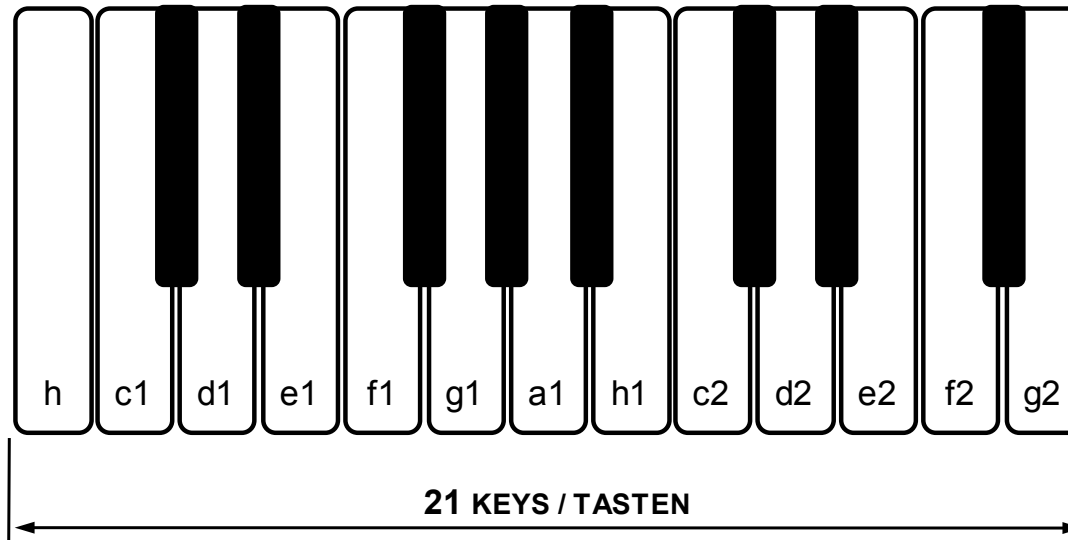

HOHNER XS KEYS / TASTEN

TOWARDS CHIN
OBEN

TOWARDS KNEE
UNTEN

HOHNER

ENJOY MUSIC